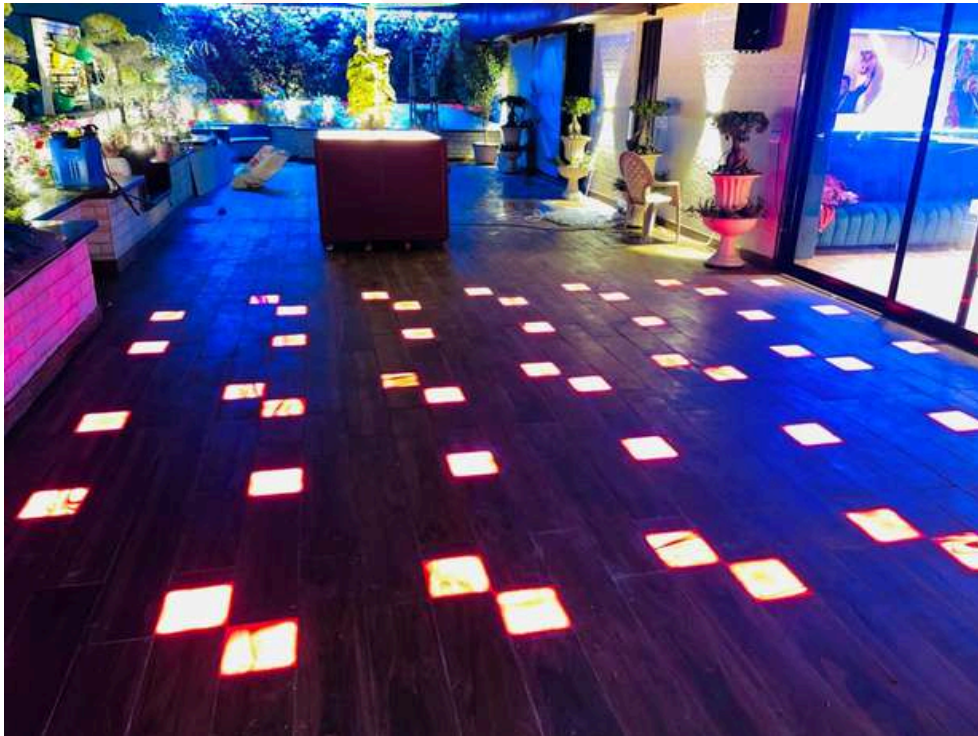

MOOD LIGHTING

FIBRE-OPTIC LIGHTS

Fibre-Optic Light uses for Home cinema, Drawing room, Kids Room, Party Area etc.

FEATURES

- Single-Color
- RGB Color
- Remote Control
- IOS Control

SANDWICH BLIND

Sandwich blinds have varying thermal effects: they can block unwanted heat of the summer sun and they can keep in heat in cold weather. But in both of these applications, they also reduce light to varying degrees, depending on the design. Many kinds of blinds attempt varying balances of privacy and shade.