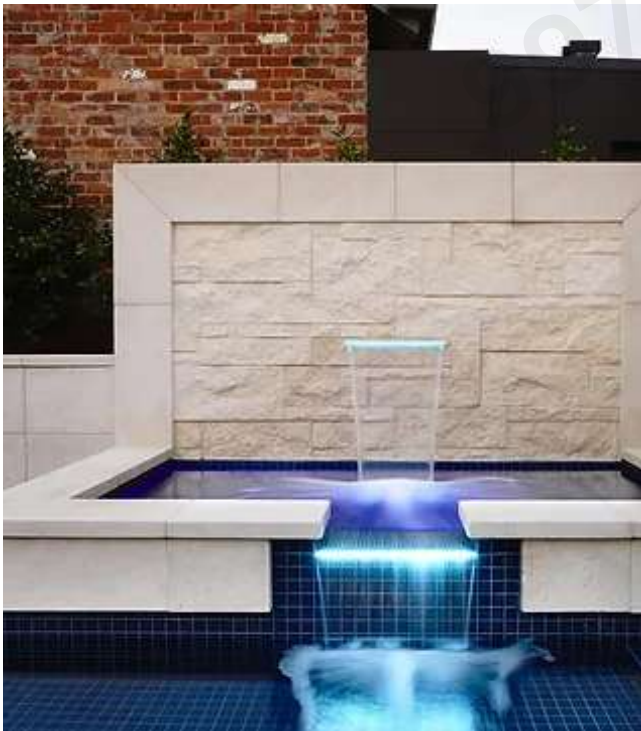

TERRACE GARDEN

TERRACE GARDEN SERVICES:

- Pargola
- Mood Lighting
- Garden Speakers
- WaterFall
- Vertical Garden
- Sky Light
- Misting Solution
- Terrace Furniture
- Natural Designer Planters
- Terrace Open Theatre

WATERFALL

WATERFALL FOR TERRACE

MOTORIZED GLASS DOOR

WHAT IS MOTORIZED GLASS DOOR ?

Motorized sliding door is the Electro-mechanical device to make the door open and close automatically. This type of sliding door can be easily used by older people, people with disabilities, and even children.