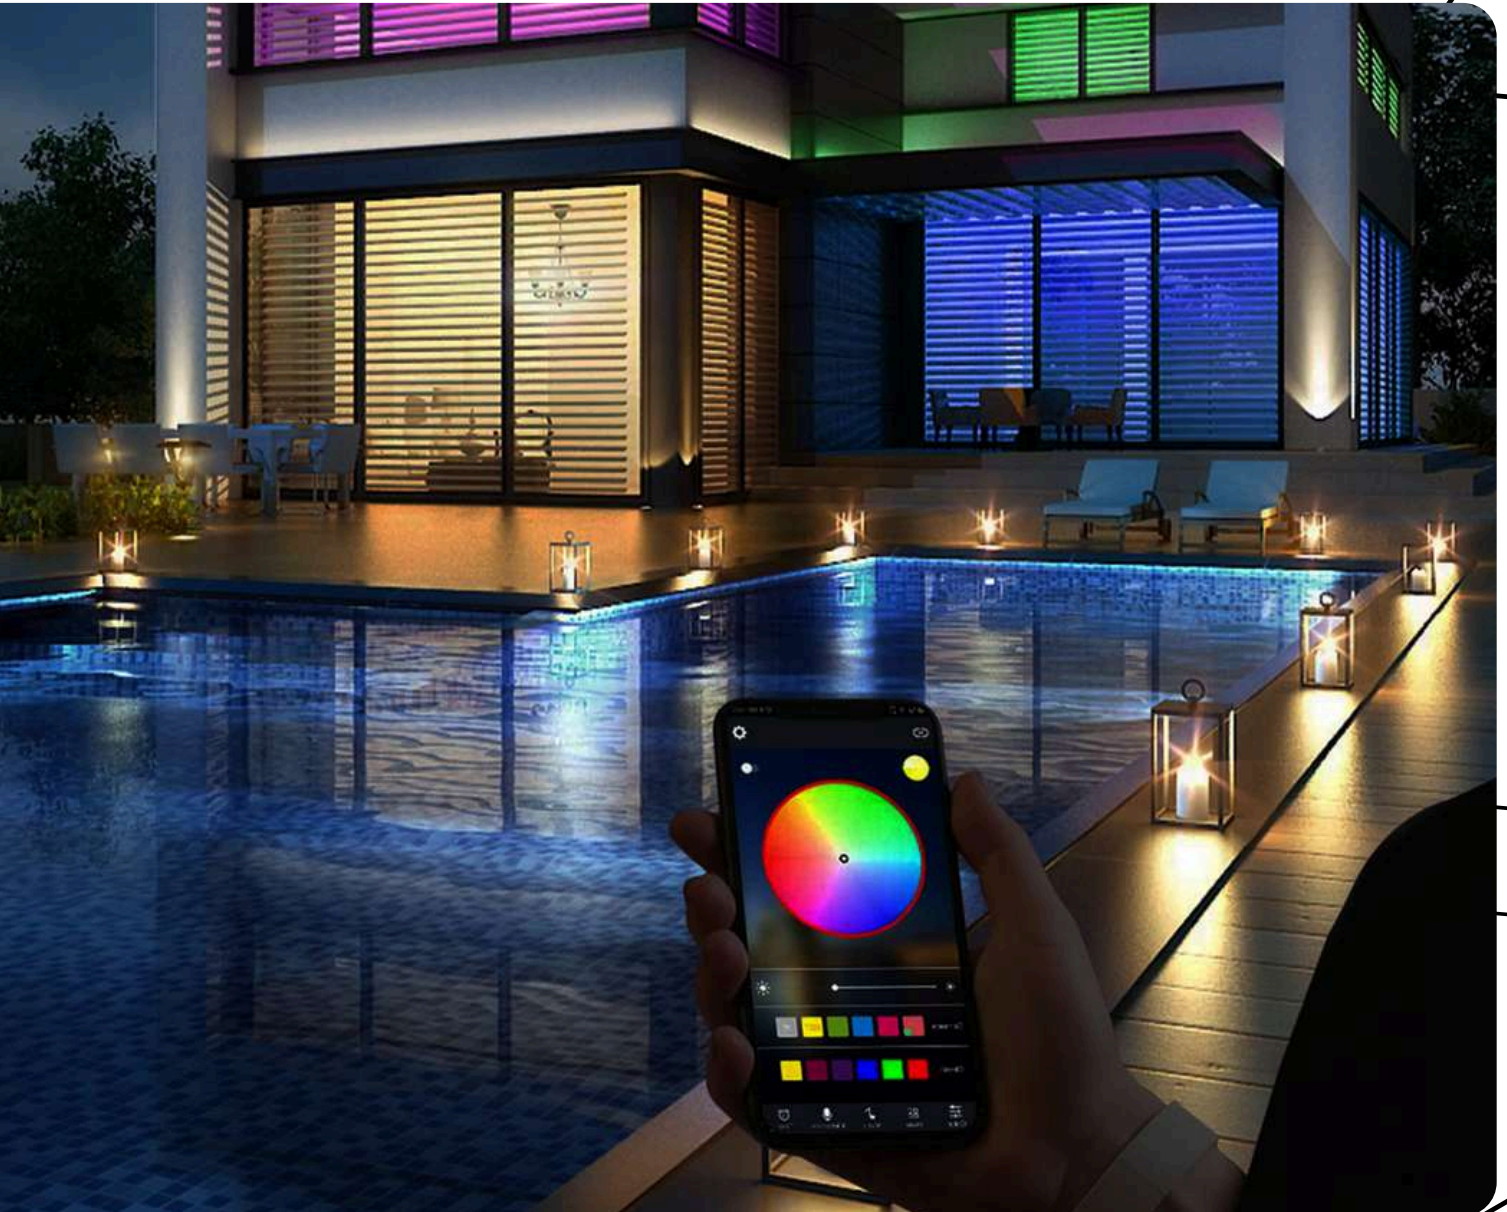

RCS

RASHMI CINEMA SOLUTIONS

ONE STOP SMART **FUTURE HOMZ SOLUTIONS**

ABOUT RASHMI

Mission

Established in 2014, Rashmi's mission as an independent smart home integrator is to make every newly built or renovated home, fully advanced with the help automation. Then she introduced a new work of Home Automation. After some time she introduced to do work in home and cinema: Home theatre, Home Cinema, Terrace Garden, AV Solutions , Lux Lighting Solutions, Project consultancy, Commercial/Residential/Hospitality Projects.